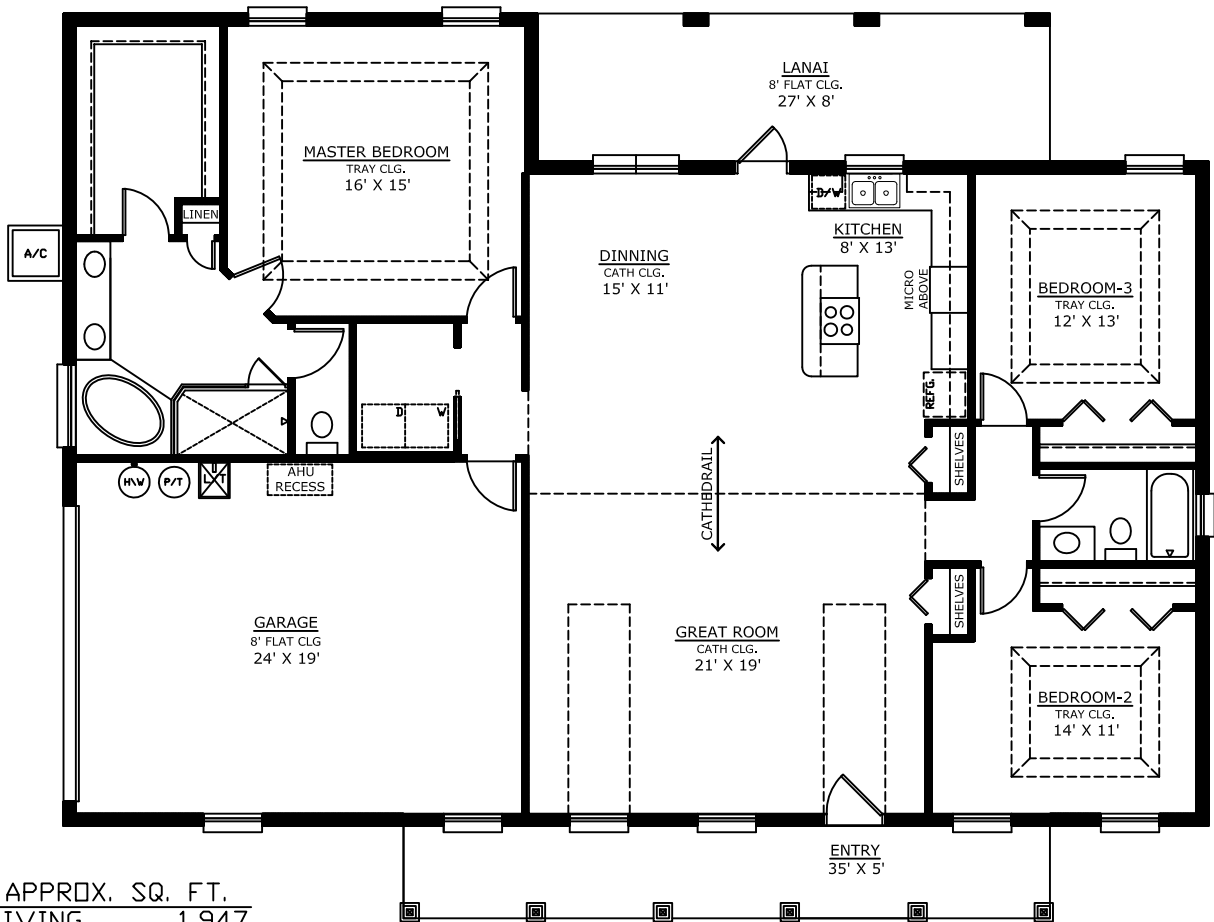

McFarland Construction, Inc.

CGC A57723

"Building Quality Homes & Lasting Friendships"

The Highview

APPROX. SQ. FT.	
LIVING	1,947
ENTRY	175
LANAI	222
GARAGE	490
TOTAL	2,834

Donald McFarland Construction, Inc. 2921 E. Michael St. Inverness, FL 34453 Ph: (352) 726-7160

Brochure is artist rendition. Dimensions are only an approximate.
mcfarlandconstructioncitrus.com